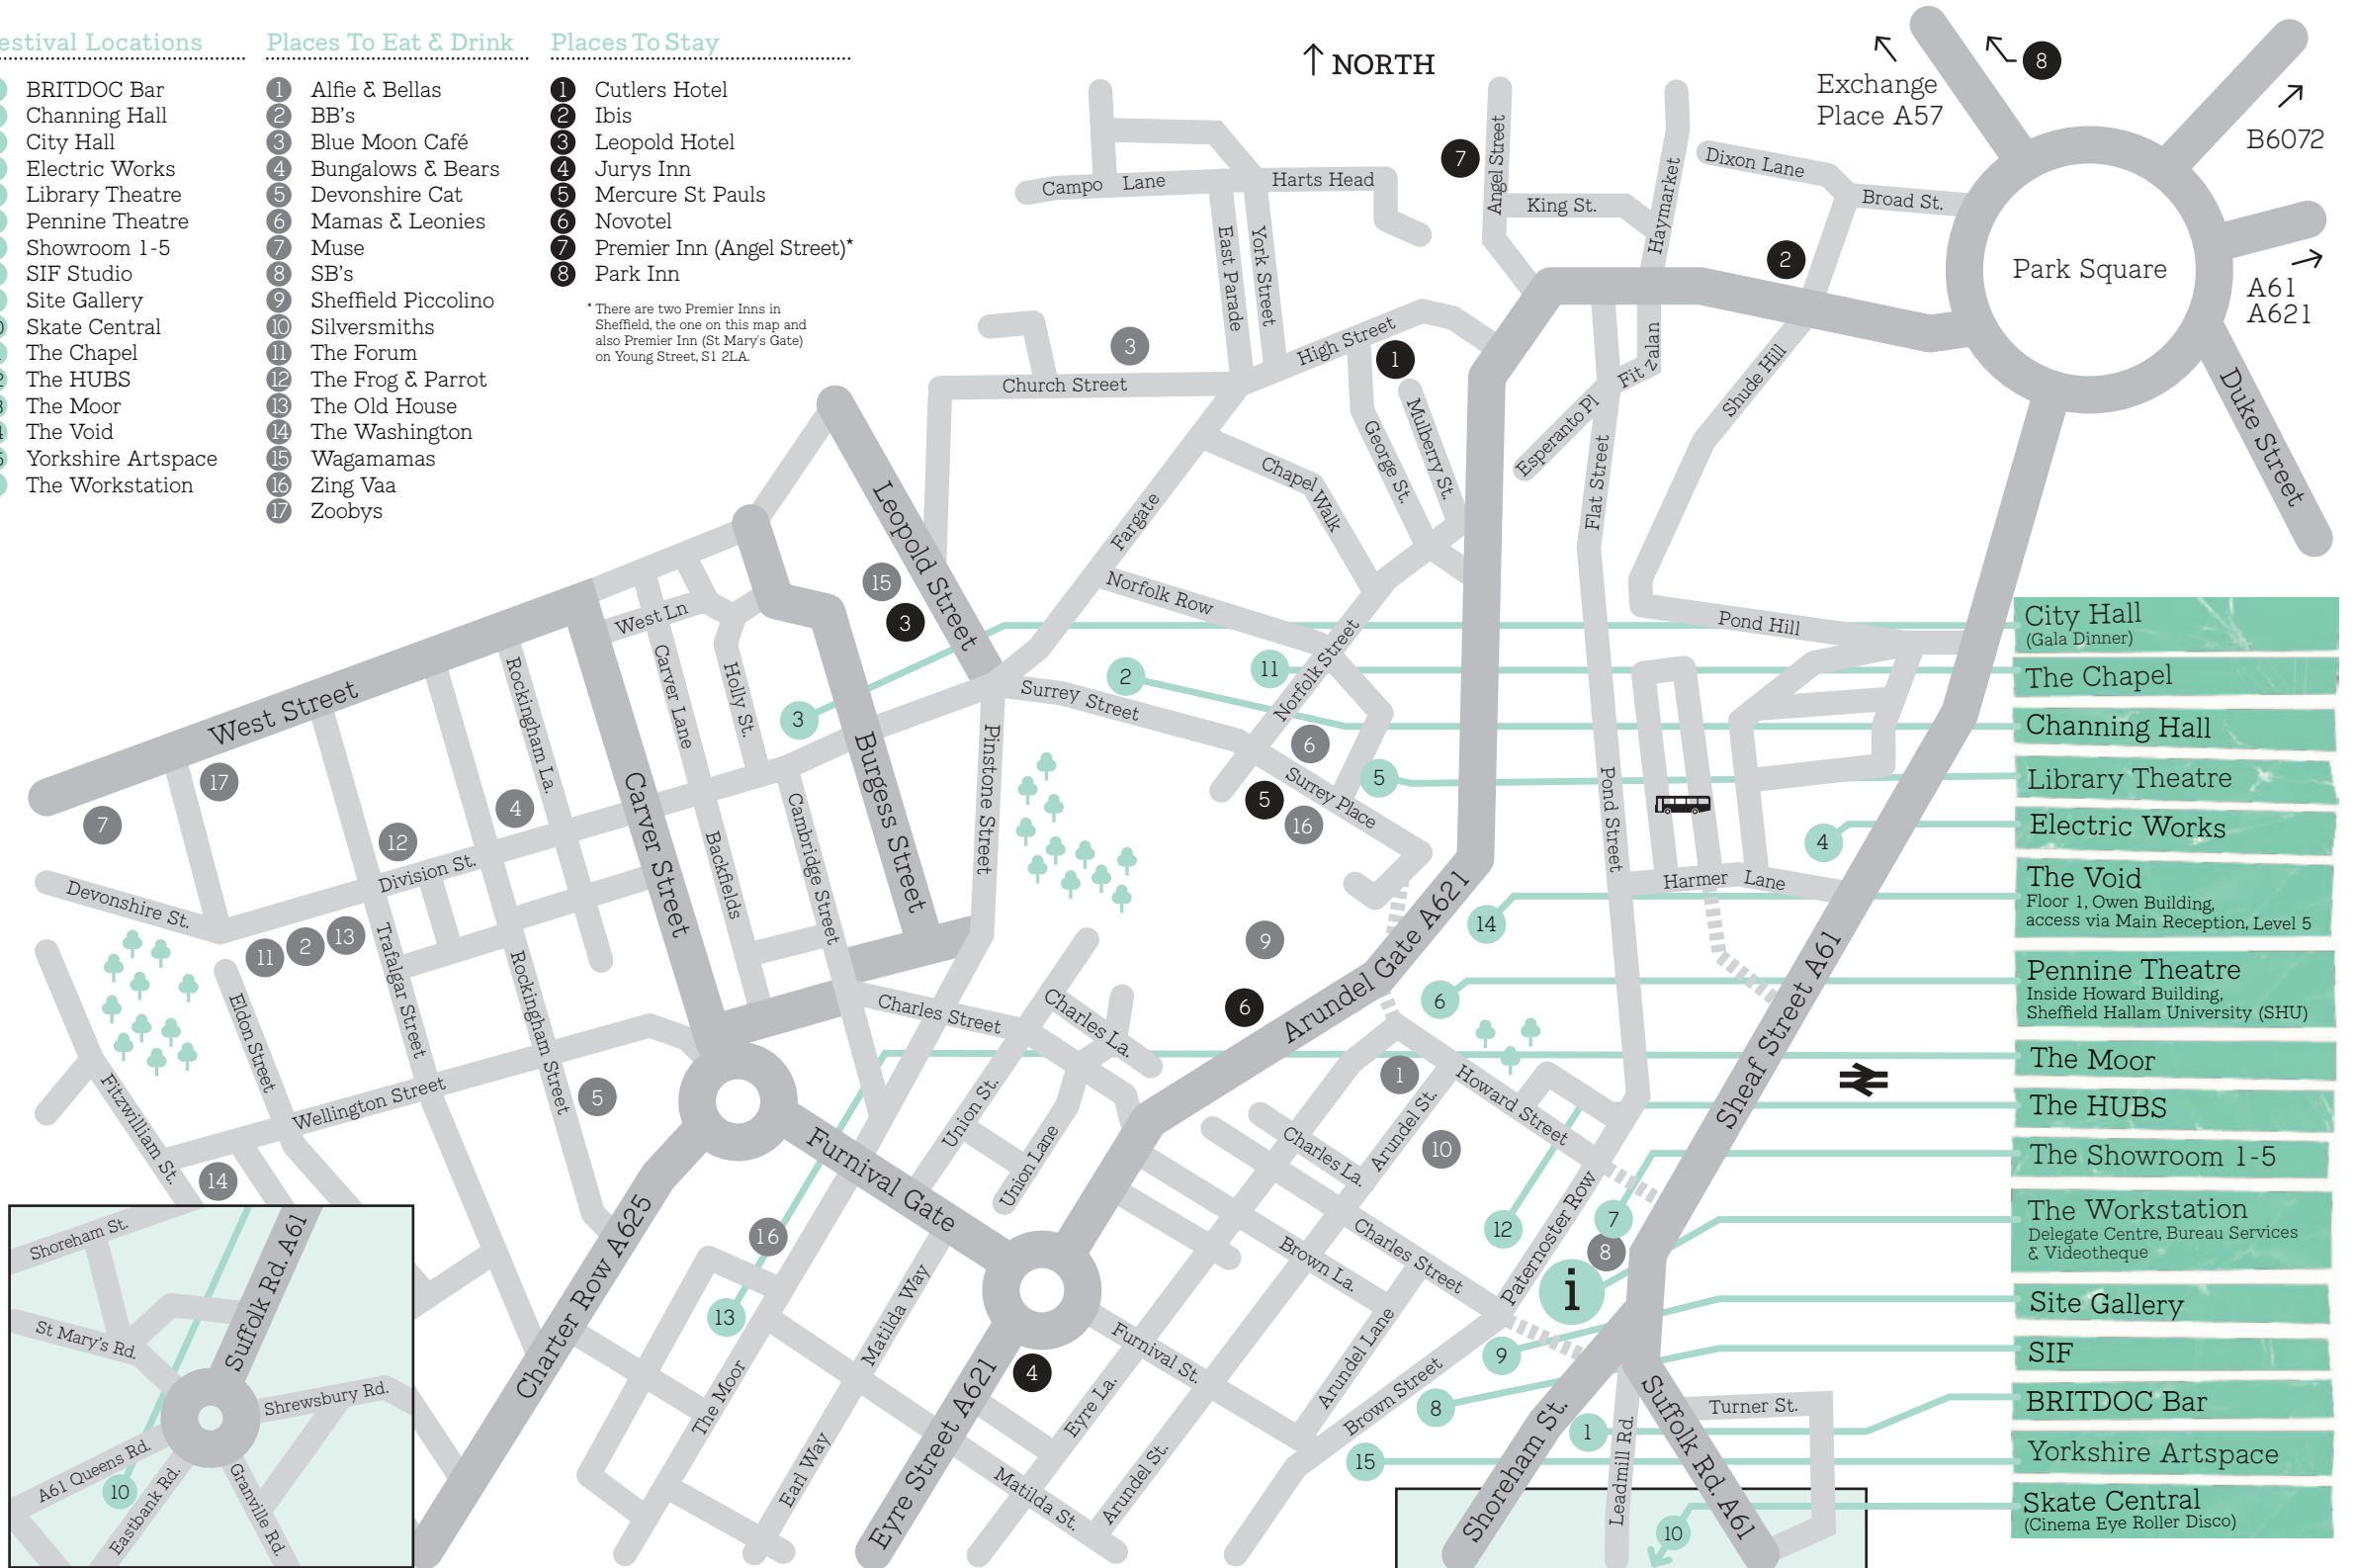

# FESTIVAL MAP

## Festival Locations

- 1 BRITDOC Bar
- 2 Channing Hall
- 3 City Hall
- 4 Electric Works
- 5 Library Theatre
- 6 Pennine Theatre
- 7 Showroom 1-5
- 8 SIF Studio
- 9 Site Gallery
- 10 Skate Central
- 11 The Chapel
- 12 The HUBS
- 13 The Moor
- 14 The Void
- 15 Yorkshire Artspace
- 1 The Workstation

## Places To Eat & Drink

- 1 Alfie & Bellas
- 2 BB's
- 3 Blue Moon Café
- 4 Bungalows & Bears
- 5 Devonshire Cat
- 6 Mamas & Leonies
- 7 Muse
- 8 SB's
- 9 Sheffield Piccolino
- 10 Silversmiths
- 11 The Forum
- 12 The Frog & Parrot
- 13 The Old House
- 14 The Washington
- 15 Wagamamas
- 16 Zing Vaa
- 17 Zoobys

## Places To Stay

- 1 Cutlers Hotel
- 2 Ibis
- 3 Leopold Hotel
- 4 Jurys Inn
- 5 Mercure St Pauls
- 6 Novotel
- 7 Premier Inn (Angel Street)\*
- 8 Park Inn

\* There are two Premier Inns in Sheffield, the one on this map and also Premier Inn (St Mary's Gate) on Young Street, S1 2LA.