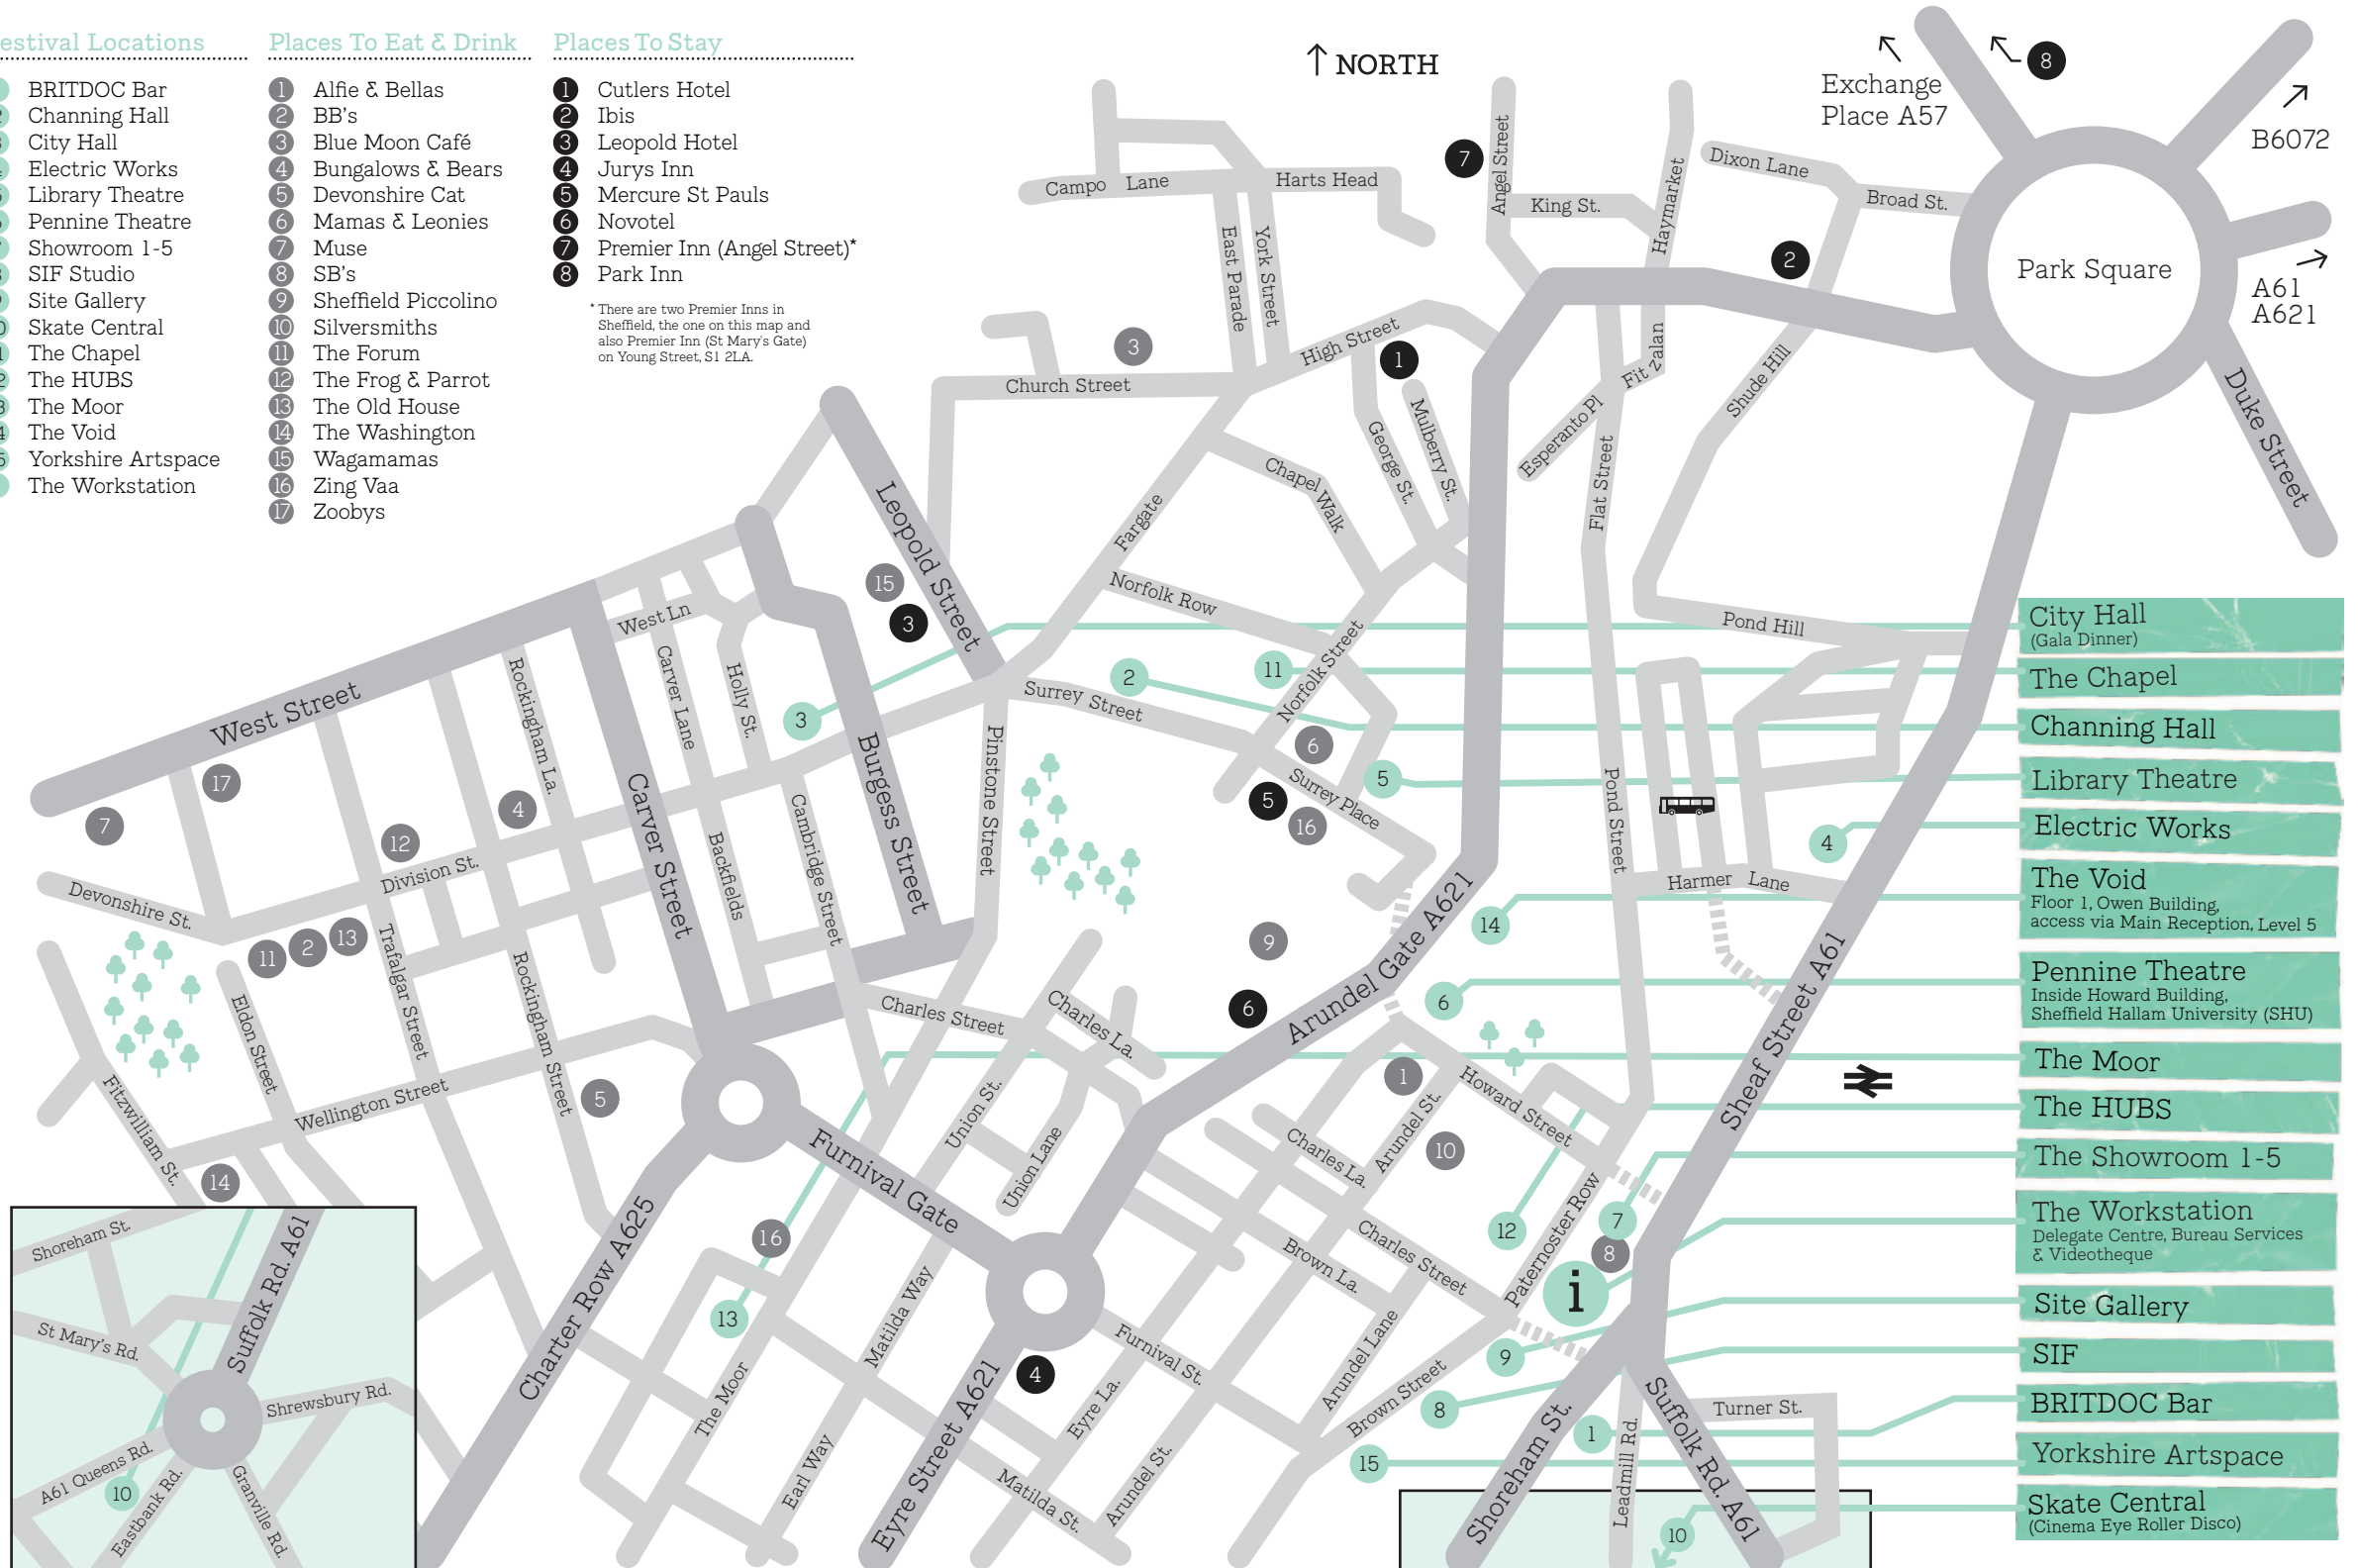

## Festival Locations

- 1 BRITDOC Bar
- 2 Channing Hall
- 3 City Hall
- 4 Electric Works
- 5 Library Theatre
- 6 Pennine Theatre
- 7 Showroom 1-5
- 8 SIF Studio
- 9 Site Gallery
- 10 Skate Central
- 11 The Chapel
- 12 The HUBS
- 13 The Moor
- 14 The Void
- 15 Yorkshire Artspace
- 1 The Workstation

## Places To Eat & Drink

- 1 Alfie & Bellas
- 2 BB's
- 3 Blue Moon Café
- 4 Bungalows & Bears
- 5 Devonshire Cat
- 6 Mamas & Leonies
- 7 Muse
- 8 SB's
- 9 Sheffield Piccolino
- 10 Silversmiths
- 11 The Forum
- 12 The Frog & Parrot
- 13 The Old House
- 14 The Washington
- 15 Wagamamas
- 16 Zing Vaa
- 17 Zoobys

## Places To Stay

- 1 Cutlers Hotel
- 2 Ibis
- 3 Leopold Hotel
- 4 Jurys Inn
- 5 Mercure St Pauls
- 6 Novotel
- 7 Premier Inn (Angel Street)\*
- 8 Park Inn

\* There are two Premier Inns in Sheffield, the one on this map and also Premier Inn (St Mary's Gate) on Young Street, S1 2LA.

- City Hall (Gala Dinner)
- The Chapel
- Channing Hall
- Library Theatre
- Electric Works
- The Void  
Floor 1, Owen Building, access via Main Reception, Level 5
- Pennine Theatre  
Inside Howard Building, Sheffield Hallam University (SHU)
- The Moor
- The HUBS
- The Showroom 1-5
- The Workstation  
Delegate Centre, Bureau Services & Videotheque
- Site Gallery
- SIF
- BRITDOC Bar
- Yorkshire Artspace
- Skate Central  
(Cinema Eye Roller Disco)